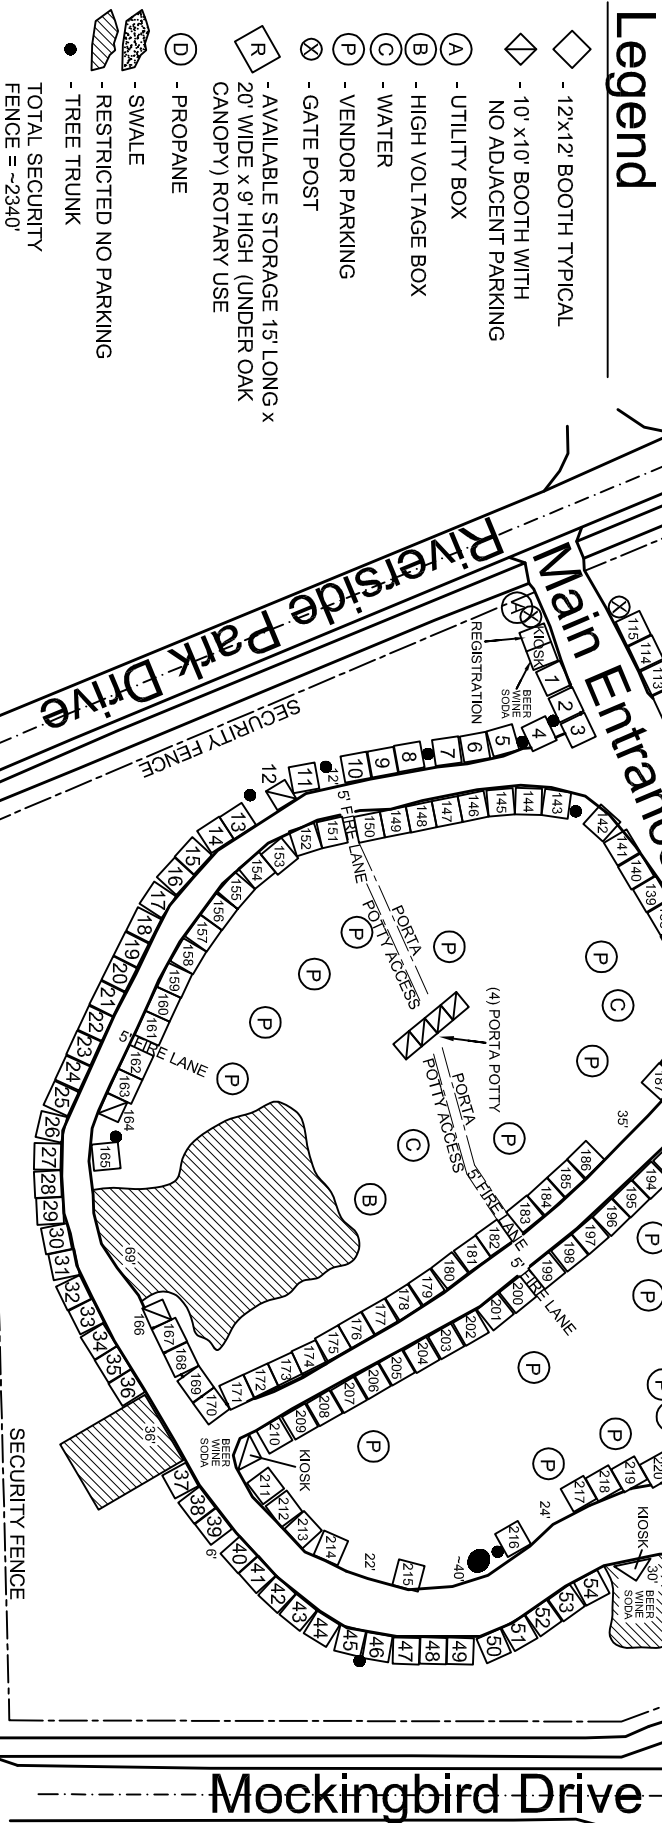

N Vero Beach Rotary Nautical Flea Market

AT THE OAKS, RIVERSIDE PARK

Total Booths: 234

Legend

- ◇ - 12x12' BOOTH TYPICAL
 - ◇ - 10' x10' BOOTH WITH NO ADJACENT PARKING
 - - UTILITY BOX
 - - HIGH VOLTAGE BOX
 - - WATER
 - - VENDOR PARKING
 - ⊗ - GATE POST
 - ▭ - AVAILABLE STORAGE 15' LONG x 20' WIDE x 9' HIGH (UNDER OAK CANOPY) ROTARY USE
 - - PROPANE
 - ▨ - SWALE
 - ▨ - RESTRICTED NO PARKING
 - - TREE TRUNK
- TOTAL SECURITY FENCE = ~2340'